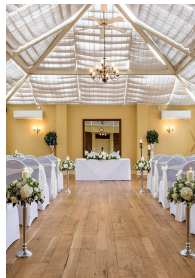

HADLEY
PARK HOUSE
SHROPSHIRE

An Individual Shropshire Hotel

The Hadley Park House Hotel is an Award-Winning four-star luxury hotel, which offers a AA Rosette Restaurant.

We strive to produce exceptional customer service and can tailor-make a wide range of events to suit your requirements.

So why not talk to our team today!